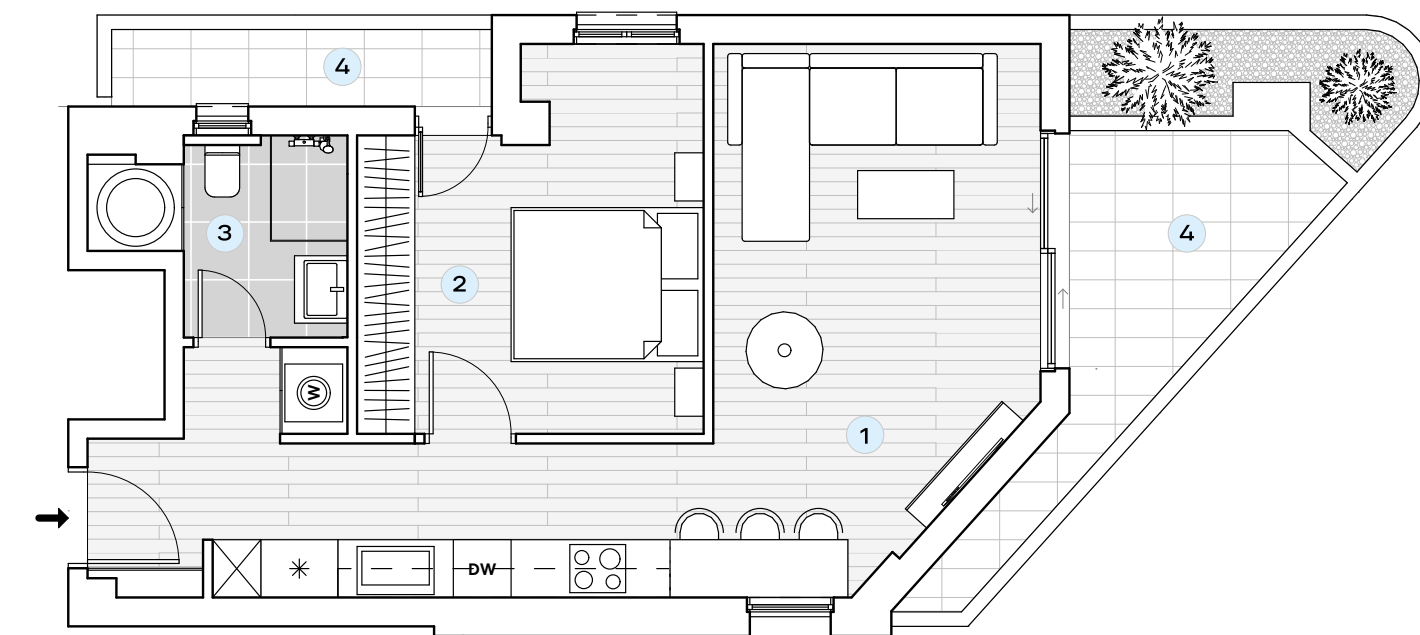

UNIT D

ONE-BEDROOM APARTMENT
 58 SQM
 AVAILABLE ON FLOOR: 6

CATEGORY	TYPE	SQM
Areas	Internal area	57.98
	External area	16.96
	Total area	74.94

CATEGORY	DETAILS	
Uses	1.	Open space living room & kitchen
	2.	Bedroom
	3.	Bathroom
	4.	Private balcony

FLOOR PLAN DISCLAIMER

The areas of the Unit quoted have been calculated from the exterior boundaries of the exterior walls, including common elements such as structural walls and other interior structural components of the building that are within the Unit's outline. Changes may be made during the further planning or development stages and dimensions, fittings, finishes and specifications are subject to change without notice. The units are not delivered furnished and furnishings and amenities are illustrative only.